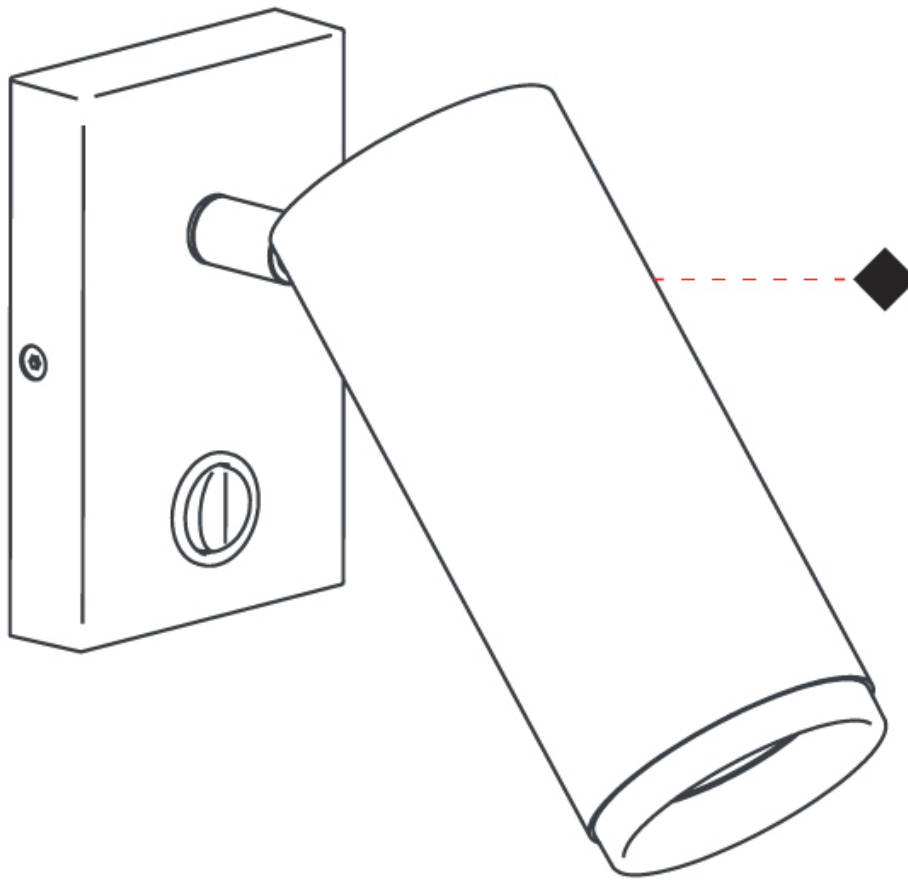

GENERAL

Series: Haul
Subseries: Haul - Wall
Brand: Milan
Division: Design
Mounting Type: Surface
Mounting Location: Wall
Subcategory: On/Off Switch

PHYSICAL

Shape: Cylinder
Diameter (mm): 55
Diameter (in): 1 ⁹/₁₆
Length (mm): 83
Length (in): 3 ¹/₄
Height (mm): 100
Height (in): 3 ¹⁵/₁₆
Extension (mm): 120
Extension (in): 4 ³/₄
Light Distribution: Adjustable / Direct
Fixture Finish: MWL / MBQ
Fixture Material: Extruded Aluminum

OPTICAL

Beam Angle: 35

RATINGS AND CERTIFICATIONS

Certified By: Certified for North American Standards
IP rating: IP20

HAUL - WALL SURFACE

D93243-

PROJECT	_____
TYPE	_____
SPECIFIER	_____
QUANTITY	_____
DATE	_____

GENERAL

Series: Haul
Subseries: Haul - Wall
Brand: Milan
Division: Design
Mounting Type: Surface
Mounting Location: Wall
Subcategory: On/Off Switch

PHYSICAL

Shape: Cylinder
Diameter (mm): 40
Diameter (in): 1 9/16
Length (mm): 85
Length (in): 3 3/8
Extension (mm): 120
Extension (in): 4 3/4
Light Distribution: Adjustable / Direct
[Fixture Finish: MWL / MBQ](#)
Fixture Material: Extruded Aluminum