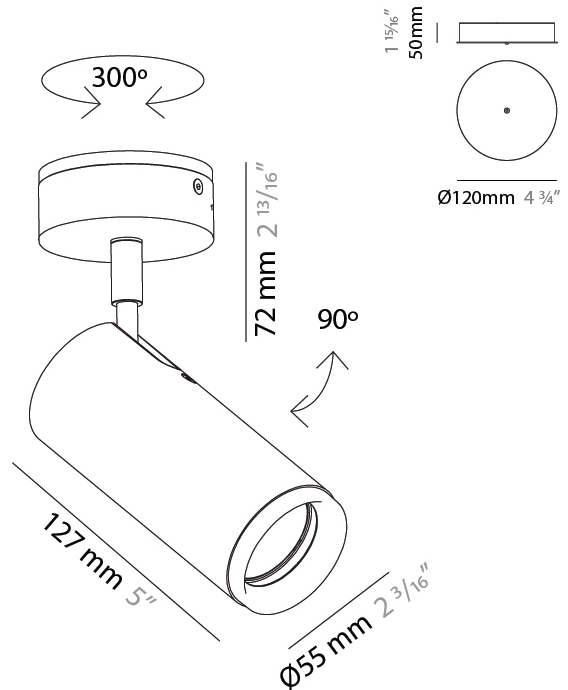

GENERAL

Series: Haul
Subseries: Haul - Wall
Brand: Milan
Division: Design
Mounting Type: Surface
Mounting Location: Wall
Subcategory: On/Off Switch

PHYSICAL

Shape: Cylinder
Diameter (mm): 55
Diameter (in): 1 ⁹/₁₆
Length (mm): 83
Length (in): 3 ¹/₄
Height (mm): 100
Height (in): 3 ¹⁵/₁₆
Extension (mm): 120
Extension (in): 4 ³/₄
Light Distribution: Adjustable / Direct
Fixture Finish: MWL / MBQ
Fixture Material: Extruded Aluminum

OPTICAL

Beam Angle: 35

RATINGS AND CERTIFICATIONS

Certified By: Certified for North American Standards
IP rating: IP20

HAUL - WALL SURFACE

D93243-

PROJECT	_____
TYPE	_____
SPECIFIER	_____
QUANTITY	_____
DATE	_____

GENERAL

Series: Haul
Subseries: Haul - Wall
Brand: Milan
Division: Design
Mounting Type: Surface
Mounting Location: Wall
Subcategory: On/Off Switch

PHYSICAL

Shape: Cylinder
Diameter (mm): 40
Diameter (in): 1 9/16
Length (mm): 85
Length (in): 3 3/8
Extension (mm): 120
Extension (in): 4 3/4
Light Distribution: Adjustable / Direct
[Fixture Finish: MWL / MBQ](#)
Fixture Material: Extruded Aluminum