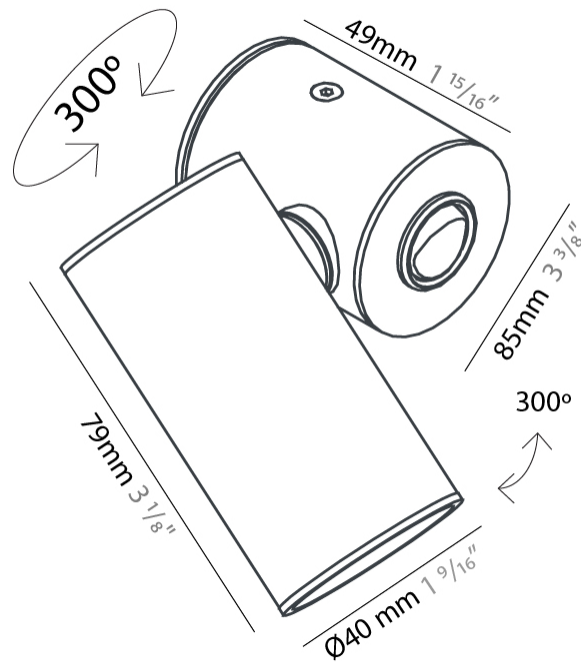

GENERAL

Series: Haul
Subseries: Haul - Wall
Brand: Milan
Division: Design
Mounting Type: Surface
Mounting Location: Wall
Subcategory: On/Off Switch

PHYSICAL

Shape: Cylinder
Diameter (mm): 55
Diameter (in): 1 ⁹/₁₆
Length (mm): 83
Length (in): 3 ¹/₄
Height (mm): 100
Height (in): 3 ¹⁵/₁₆
Extension (mm): 120
Extension (in): 4 ³/₄
Light Distribution: Adjustable / Direct
Fixture Finish: MWL / MBQ
Fixture Material: Extruded Aluminum

GENERAL

Series: Haul
Subseries: Haul - Wall
Brand: Milan
Division: Design
Mounting Type: Surface
Mounting Location: Wall
Subcategory: On/Off Switch

PHYSICAL

Shape: Cylinder
Diameter (mm): 40
Diameter (in): 1 9/16
Length (mm): 85
Length (in): 3 3/8
Extension (mm): 120
Extension (in): 4 3/4
Light Distribution: Adjustable / Direct
[Fixture Finish: MWL / MBQ](#)
Fixture Material: Extruded Aluminum

ELECTRICAL

Lamp Type: LED
Input Wattage (W): 5
Dimming: Electronic Low Voltage Dimming
Input Voltage (V): 120Vac Direct Line

LED

Number of LEDs: 1
Color Temperature (°K): 3000
Max. Delivered Lumen (lm): 500
CRI: >90 CRI
Lamp Life (hrs): 50000

OPTICAL

Beam Angle: 35

RATINGS AND CERTIFICATIONS

Certified By: Certified for North American Standards
IP rating: IP20

HAUL - WALL SURFACE

D93244-

PROJECT	_____
TYPE	_____
SPECIFIER	_____
QUANTITY	_____
DATE	_____